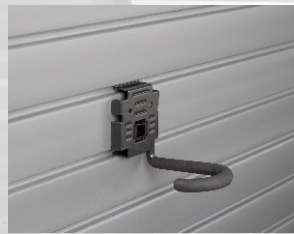

Garden

Part #	Description	Price
HSHHLD	Wall Mount Hose Holder	\$ 36.95
HSGCNL	Garden Center	\$ 121.95

Note: HSHHLD require HSHN3PAC for mounting

Sports

Part #	Description	Price
HSH05BWL	5" Bike Hook	\$ 24.95
HSHFTBHWL	Fat Tire Bike Hook	\$ 27.95
HSSRHWL	Ski Rack	\$ 26.95
HSTAH	Tennis Accessory Rack	\$ 49.95
HSFRH	Fishing Rod Holder	\$ 55.95
HSSAR	Sports Accessory Rack	\$ 98.95
HSGAHB	Golf Accessory HLDR	\$ 51.95
HSHBHWL	Horizontal Bike Hook	\$ 44.95
HSHBRNL	Horizontal Bike Rack	\$ 98.95
HW24WSR	24" Water Sports Rack	\$ 185.00
HW1814GR	18" x 14" Golf Rack	\$180.00