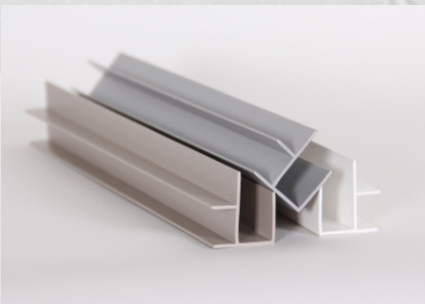

Handiwall Inside Outside Corner Molding 96"

Part #	Description	Price
HST1096M	Inside/Outside Corner Molding-White 96"	$ 22.00
HST2096M	Inside/Outside Corner Molding-Taupe 96"	$ 22.00
HST3096M	Inside/Outside Corner Molding-Grey 96"	$ 22.00
HST4096M	Inside/Outside Corner Molding-Black 96"	$ 22.00
HST1396M	Inside/Outside Corner Molding-Graphite 96"	$ 22.00