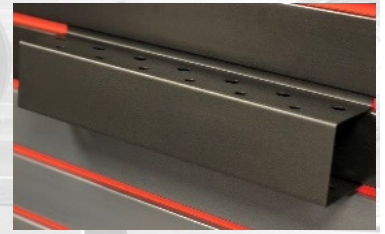

Tool Storage

Part #	Description	Price
HSSDHB	Screwdriver Rack	$ 18.95
HSSTRB	Small Tool Rack	$ 18.95
HW314TR	Hayley 3" x 14" Tool Rack	$ 22.00
HW314SR	Hayley 3" x 14" Screwdriver Rack	$ 22.00
HSMTTP15130	15" Magnetic Tool Pad	$ 54.95