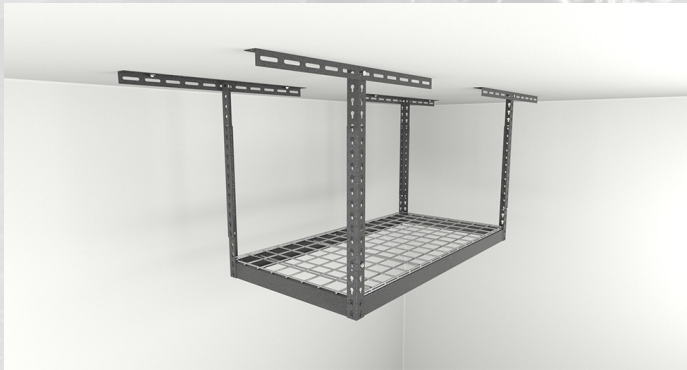

Hayley Overhead Rack

Part #	Width	Depth	Cpty.	Price
HOHS 24	24	48	600 lbs	$ 245.00
HOHS 28	24	96	600 lbs	$ 345.00
HOHS 44	48	48	600 lbs	$ 345.00
HOHS 48	48	96	600 lbs	$ 495.00

Hayley Overhead Rack Powder Coated Custom Color

Part #	Width	Depth	Cpty.	Price
HOHS 24 PC	24	48	600 lbs	$ 310.00
HOHS 28 PC	24	96	600 lbs	$ 450.00
HOHS 44 PC	48	48	600 lbs	$ 450.00
HOHS 48 PC	48	96	600 lbs	$ 650.00

Hayley Overhead Rack Grate Powder Coated Custom Color

Part #	Qty.	Price
HOHSGRATEPC	1	$ 15.00